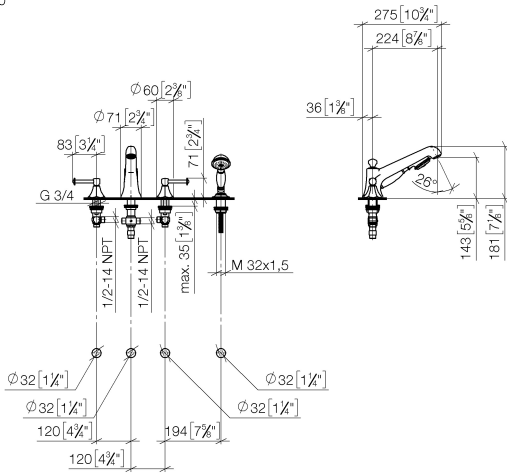

MADISON Bath shower set for bath rim or tile edge installation - Brushed Durabronz (23kt Gold)

MADISON

ST 030 100 3370

- spout: circular, air-enriched flow
- max. spout flow rate 23 l/min
- Hand shower: COMPACT RAIN, max. flow rate 6.8 l/min (at 3 bar)
- complete hand shower set with anti-scale system
- 225mm projection
- automatic bath/shower diverter
- height of mixer 185 mm
- height up to aerator 140 mm
- hole diameter valve 32 mm
- hole diameter spout 32 mm
- hole diameter for complete hand shower set 32 mm
- rosette for spout Ø 70mm
- rosette for complete hand shower set Ø 60mm
- rosette for deck valve Ø 60mm
- metal shower hose 1750mm with integrated anti-twist protection

ST 030 100 3370

ST 030 100 3370
Parts for other finishes can be found here: [Chrome](#)

- 225mm projection
- complete hand shower set: normal flow
- spout: circular, air-enriched flow
- complete hand shower set with anti-scale system
- automatic bath/shower diverter
- height of mixer 185 mm
- height up to aerator 140 mm
- hole diameter valve 32 mm
- hole diameter spout 32 mm
- hole diameter for complete hand shower set 32 mm
- rosette for spout Ø 70mm
- rosette for complete hand shower set Ø 60mm
- rosette for deck valve Ø 60mm
- metal shower hose 1750mm with integrated anti-twist protection
- max. spout flow rate 23 l/min
- max. flow for complete hand shower set 6.8 l/min

ST 030 100 3370
mm [inches]
1:10

Flow rate chart

Certificates

LGA_8028.

Belgaqua_21-380-
27_4.

ST 030 100 3370

Spare parts list

No.	Item Number	Name	Quantity used	Delivery time
1	20 000 370-28	side panel	1	60
2	13 502 380-28	spout	1	-
Spare part can no longer be ordered, please order the replacement item				
3	12 502 970 90	High pressure hose 1/2" x 1/2" x 400 mm -	2	2
4	20 000 371-28	side panel	1	60
5	27 703 370-28	shower set	1	-
Spare part can no longer be ordered, please order the replacement item				