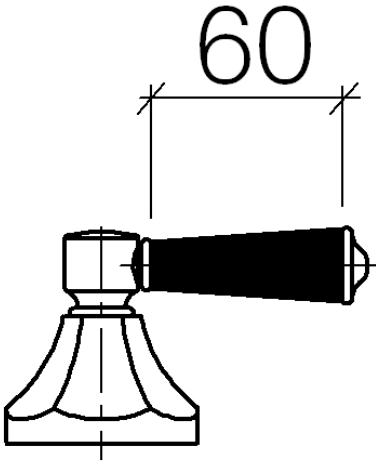

MADISON Bath shower set for bath rim or tile edge installation - Brushed Durabronz (23kt Gold)

MADISON

ST 030 100 3370

- spout: circular, air-enriched flow
- max. spout flow rate 23 l/min
- Hand shower: COMPACT RAIN, max. flow rate 6.8 l/min (at 3 bar)
- complete hand shower set with anti-scale system
- 225mm projection
- automatic bath/shower diverter
- height of mixer 185 mm
- height up to aerator 140 mm
- hole diameter valve 32 mm
- hole diameter spout 32 mm
- hole diameter for complete hand shower set 32 mm
- rosette for spout Ø 70mm
- rosette for complete hand shower set Ø 60mm
- rosette for deck valve Ø 60mm
- metal shower hose 1750mm with integrated anti-twist protection

MADISON

ST 030 100 3370

**MADISON Bath shower set for bath rim or tile edge installation - Brushed
Durabronss (23kt Gold)**

MADISON

ST 030 100 3370

- for basin fittings

NOTE: Mixers are supplied without lever inserts.
Please order the lever inserts separately!

ST 030 100 3370

ST 030 100 3370
Parts for other finishes can be found here: [Chrome](#)

- 225mm projection
- complete hand shower set: normal flow
- spout: circular, air-enriched flow
- complete hand shower set with anti-scale system
- automatic bath/shower diverter
- height of mixer 185 mm
- height up to aerator 140 mm
- hole diameter valve 32 mm
- hole diameter spout 32 mm
- hole diameter for complete hand shower set 32 mm
- rosette for spout Ø 70mm
- rosette for complete hand shower set Ø 60mm
- rosette for deck valve Ø 60mm
- metal shower hose 1750mm with integrated anti-twist protection
- max. spout flow rate 23 l/min
- max. flow for complete hand shower set 6.8 l/min